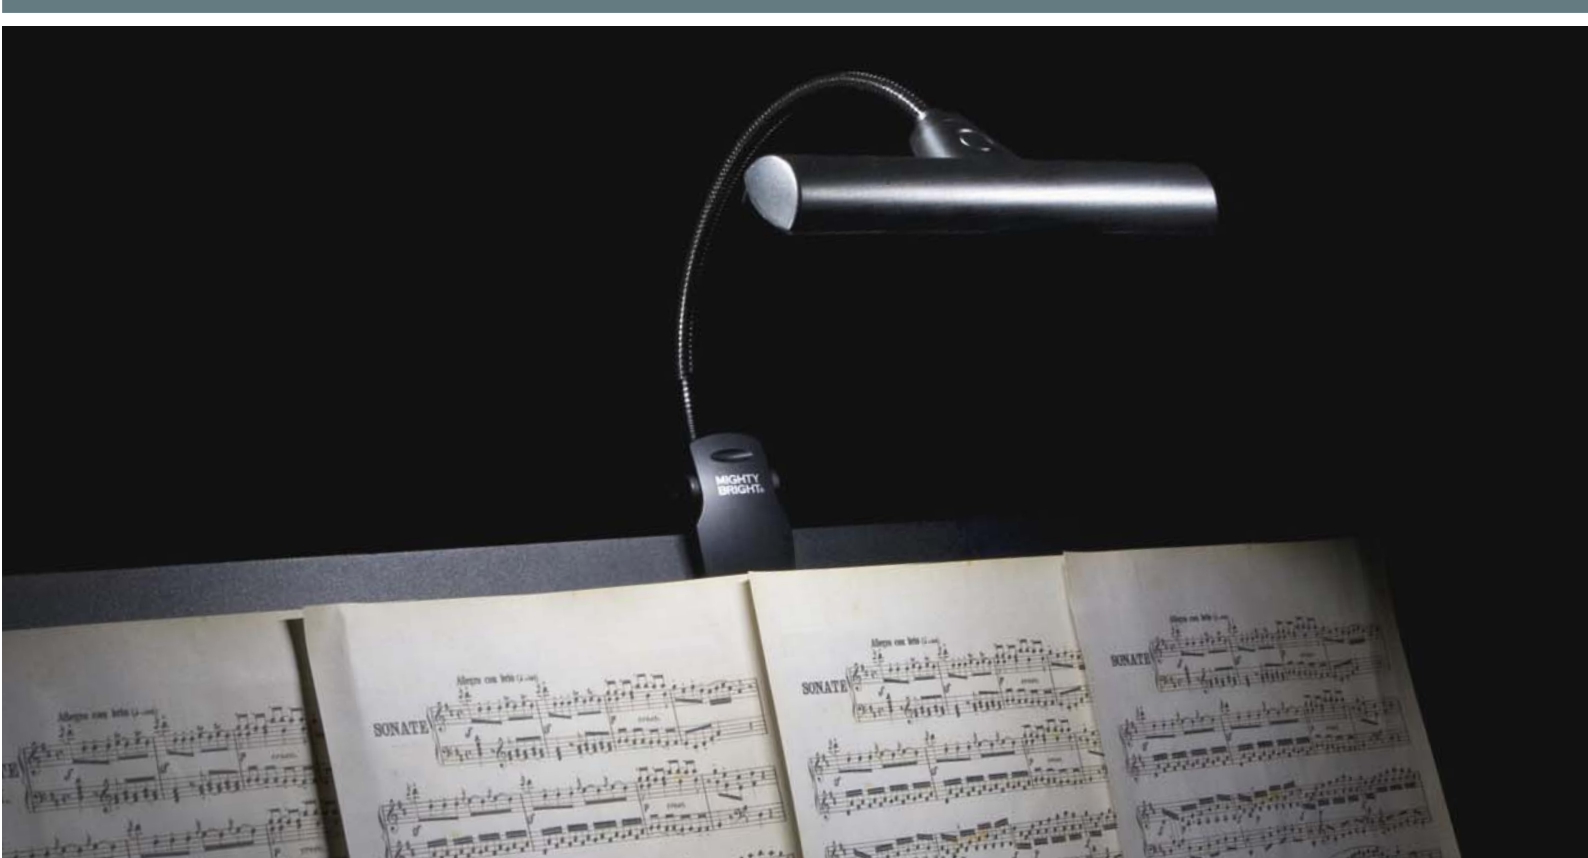

**MIGHTY
BRIGHT®**

Music Lights

Music Lights

Details

- Dual flexible arms provide infinite manoeuvrability
- Two Super LED lights with separate switches on each light head
- Each light head has two LED lights
- Super LED never need replacing
- Custom engineered reflector with optical grade lens spreads light evenly with no hot spots
- Easily bends to compact position for storage
- Extra strong clip grips almost anything, or use free standing
- Powered by 3 AAA batteries (included) or optional AC adaptor (MLB04)

Duet2 LED Light

The extreme music stand light with two fully adjustable goosenecks to cover two pages of sheet music and more! Four LEDs never need replacing. Separate switches on each head let you control light levels.

Music Lights

Details

- Dual flexible arms provide infinite manoeuvrability
- Super LED lights with separate switch on each light head
- Each light head has one LED light
- Super LED never need replacing
- Custom engineered reflector with optical grade lens spreads light evenly with no hot spots
- Easily bends to compact position for storage
- Offers up to 12 hours of continuous use
- Extra strong clip grips almost anything, or use free standing
- Powered by 3 AAA batteries (included)

Duet LED Music Light

The revolutionary music stand light with two fully adjustable goosenecks to cover two pages of sheet music and more! Two Super LEDs with separate switches never need replacing.

Music Lights