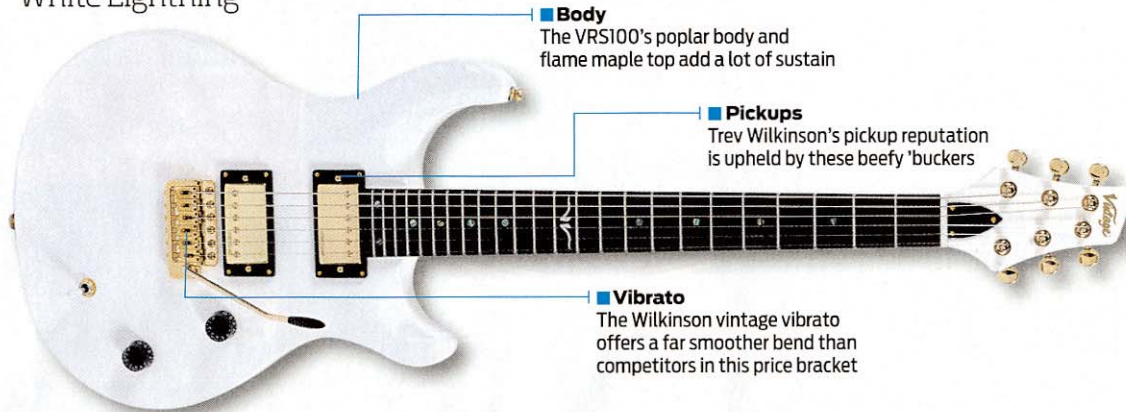

## ■ Body

The VRS100's poplar body and flame maple top add a lot of sustain

doublecoil tone will capture the heart of the most sceptical guitarists. These versatile guitars move from fruity-toned neck pickup sounds to flat-out bridge pickup excitement."

**We say:** The VRS100 looks incredible, but this is no skin-deep performance: the tuners hold pitch, the whammy whams well and the finish is decent for the price. The neck has a chunky old-school profile and it suits this axe perfectly, prompting you to squeeze meaty rock riffs from that luxurious fretboard and suggesting you'll always hang onto this model as a spare.

It doesn't quite elbow the Tele off the podium, but if you're horny for humbuckers, this model is a bit of all white.

### Vintage VRS100

**BODY:** Poplar with flame

maple top

**NECK:** Maple, set

**FINGERBOARD:** Rosewood

**SCALE:** 24 $\frac{3}{4}$ "

**PICKUPS:** 2x Wilkinson humbuckers

**CONTROLS:** Master volume, master tone, 3-way pickup selector